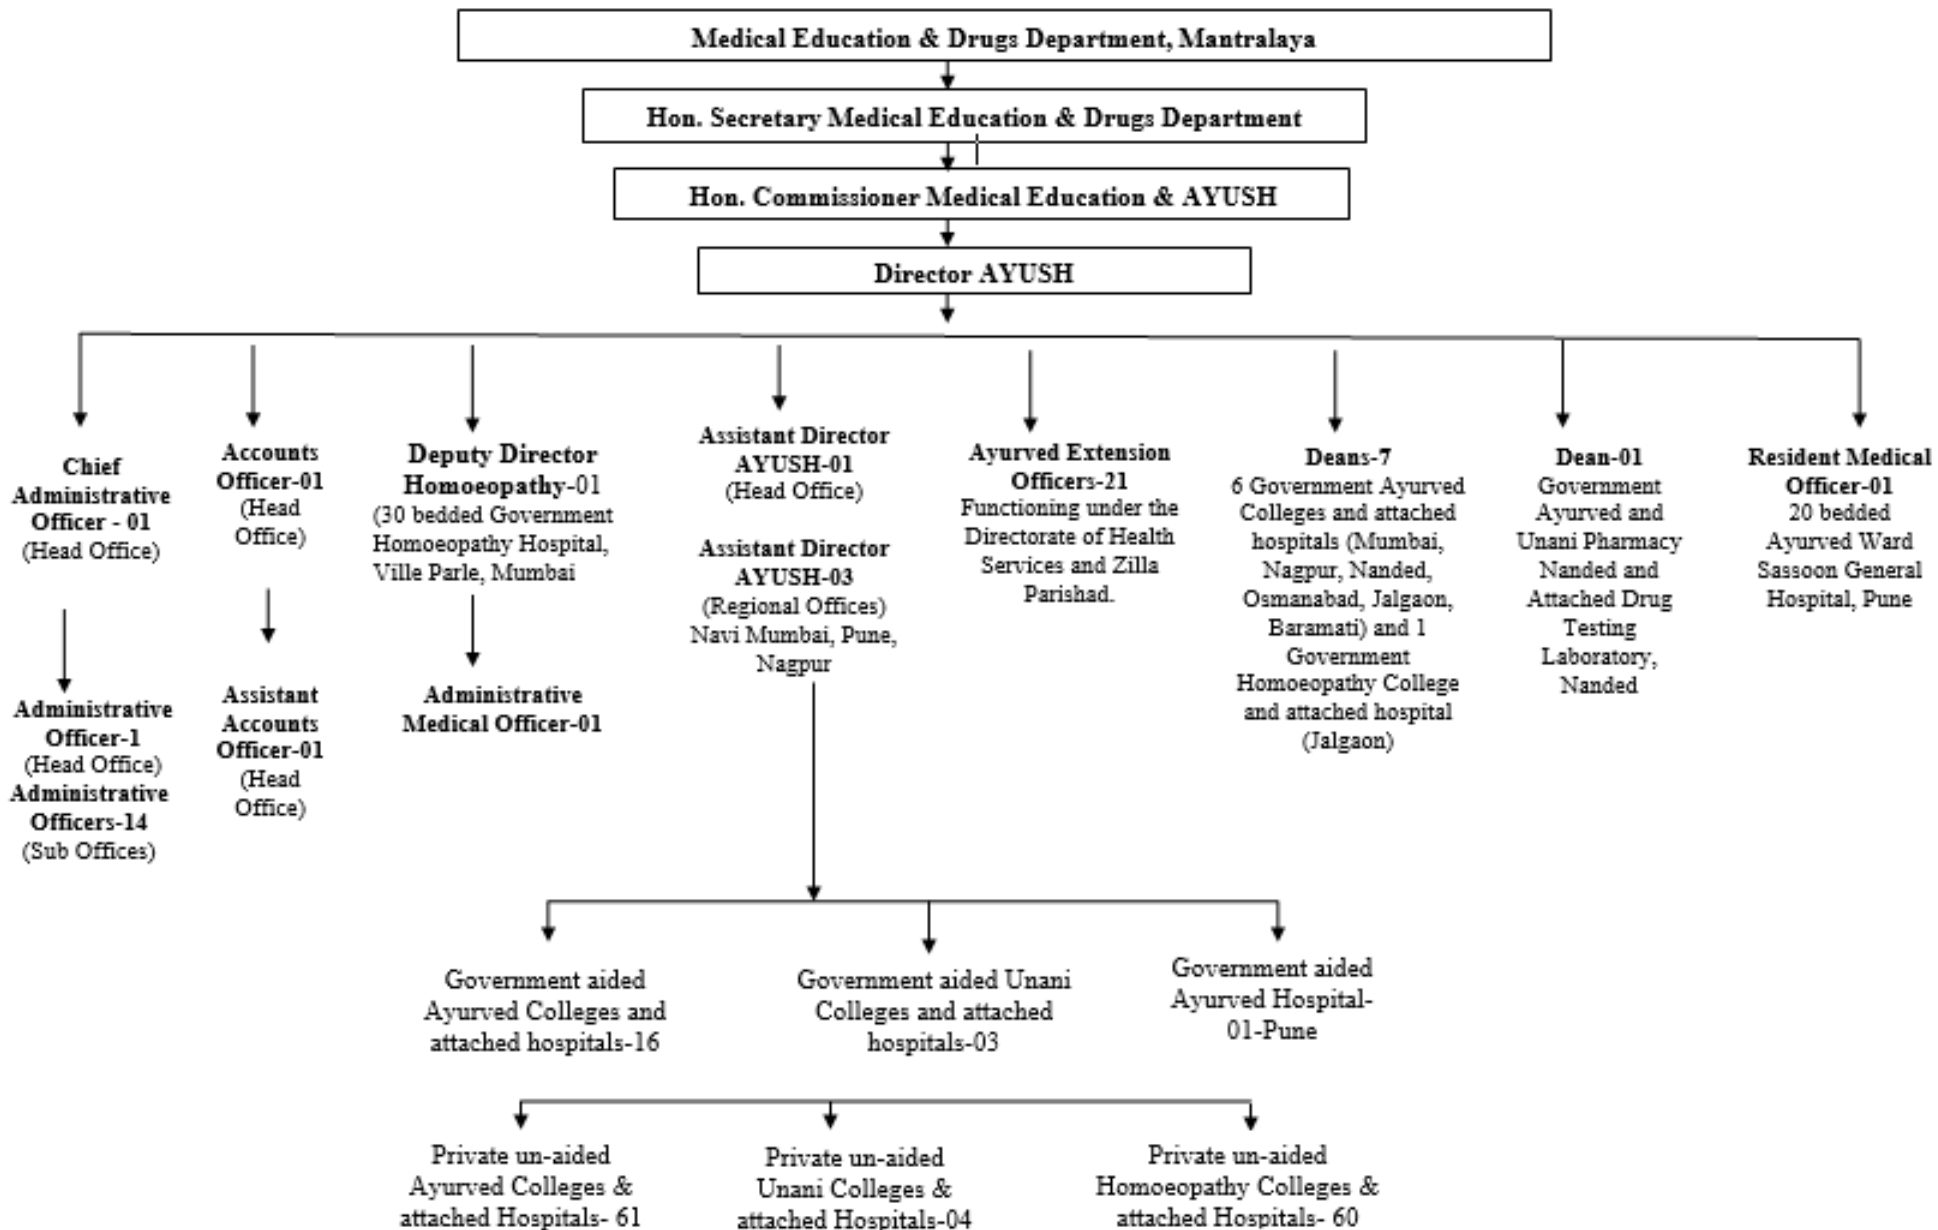

Administrative Setup of The DIRECTORATE OF AYUSH, MAHARASHTRA STATE, MUMBAI

* *All Government, Govt.aided and Private unaided Ayurved, Unani and Homoeopathy Colleges are affiliated to the Maharashtra University of Health Sciences, Nashik, Maharashtra State.